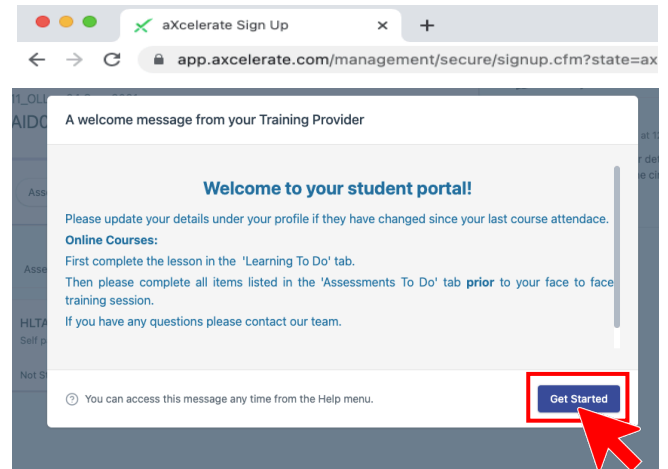

aXcelerate - Learner Portal – Accessing Your Course

aXcelerate Welcome Page

You made it into aXcelerate.
Read the message, then click
'Get Started' to access your training.

aXcelerate – Complete Your Theory Lesson

Click here first.
It takes you to your
theory lesson.

aXcelerate – Complete Your Theory Assessment

Click here next.
Here you will complete
your theory assessment.

You must complete your
theory lesson & assessment
before the practical session