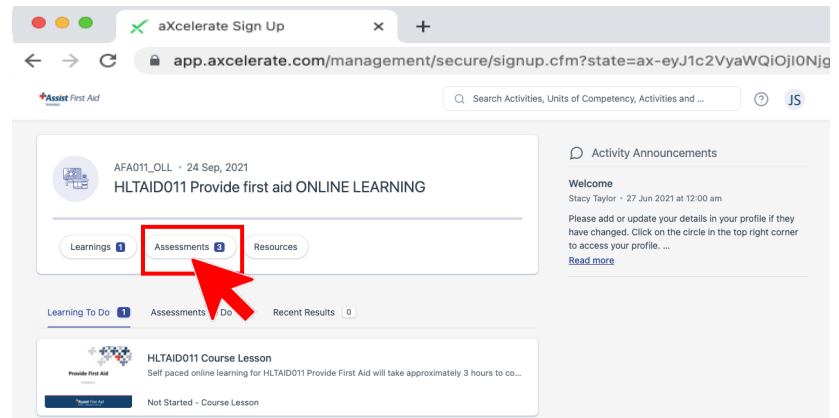

aXcelerate - Learner Portal – Accessing Your Course

aXcelerate Welcome Page

You made it into aXcelerate.
Read the message, then click
'Get Started' to access your training.

aXcelerate – Complete Your Theory Lesson

Click here first.
It takes you to your
theory lesson.

aXcelerate – Complete Your Theory Assessment

Click here next.
Here you will complete
your theory assessment.

You must complete your
theory lesson & assessment
before the practical session