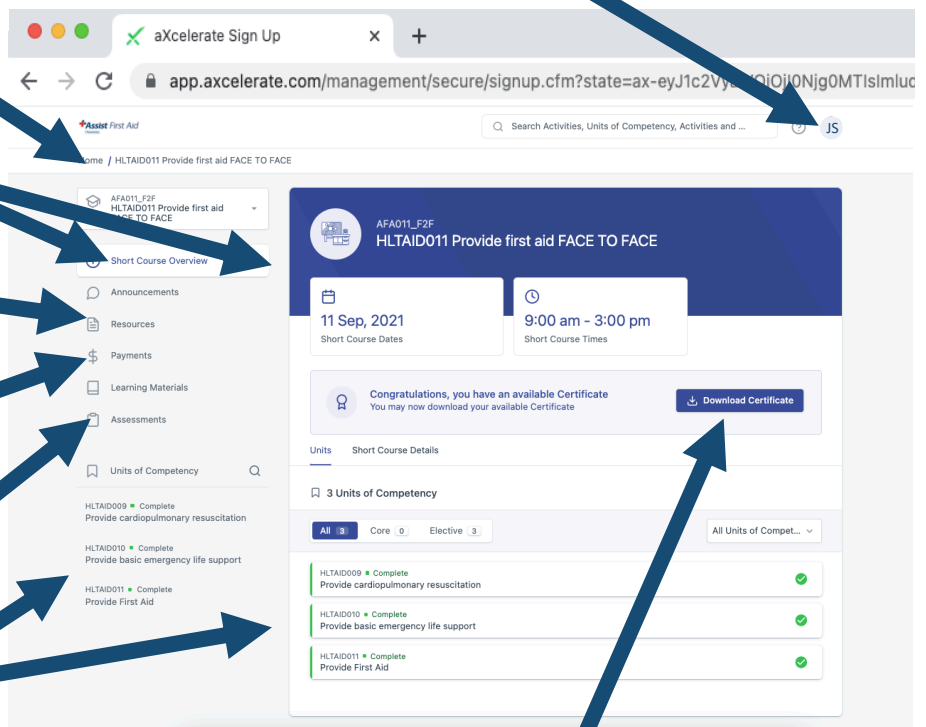

Click here first.
It takes you to your
theory lesson.

aXcelerate – Complete Your Theory Assessment

Click here next.
Here you will complete
your theory assessment.

You must complete your
theory lesson & assessment
before the practical session

www.assistfirstaid.com.au

(07) 5444 4171

admin@assistfirstaid.com.au

aXcelerate - Learner Portal – Your Dashboard

aXcelerate – Accessing Your Course Dashboard

To access your course Dashboard click here.

aXcelerate – What you will find on Your Course Dashboard

Click here to update your personal information

'Home' - return to above screen

Details of Your Course

Theory lesson and resources

Access invoices & receipts

Access assessments

Shows your study progress

Download your Certificate of Completion