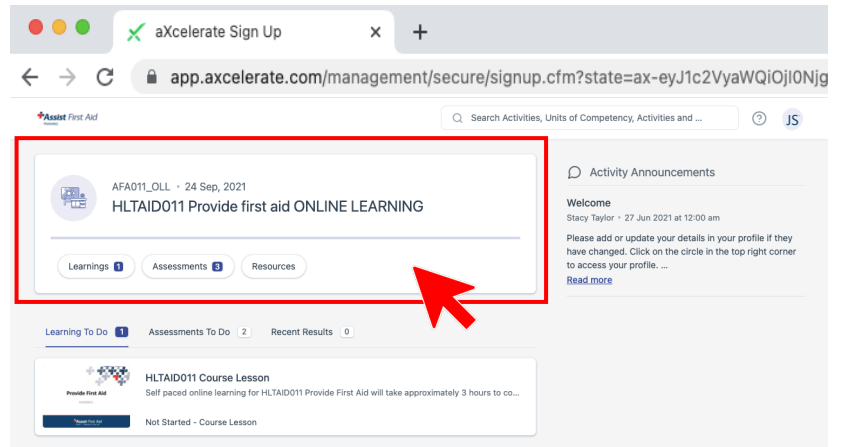

Click here first.
It takes you to your
theory lesson.

aXcelerate – Complete Your Theory Assessment

Click here next.
Here you will complete
your theory assessment.

You must complete your
theory lesson & assessment
before the practical session

www.assistfirstaid.com.au

(07) 5444 4171

admin@assistfirstaid.com.au

aXcelerate - Learner Portal – Your Dashboard

aXcelerate – Accessing Your Course Dashboard

To access your course Dashboard click here.

aXcelerate – What you will find on Your Course Dashboard