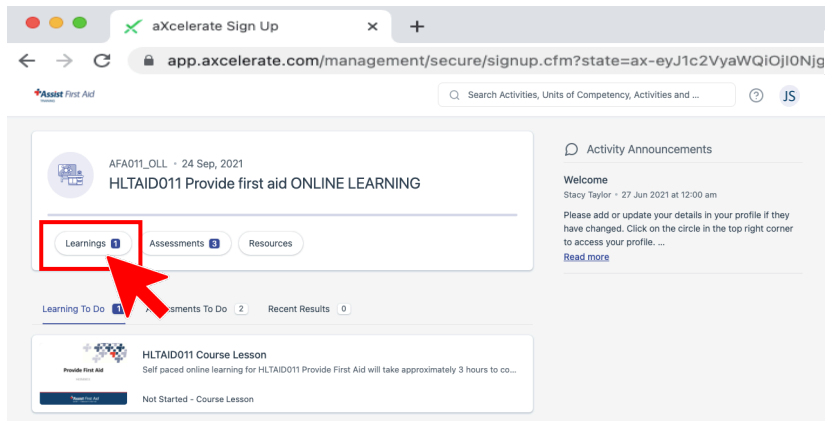

aXcelerate - Learner Portal – Accessing Your Course

aXcelerate Welcome Page

You made it into aXcelerate.
Read the message, then click
'Get Started' to access your training.

aXcelerate – Complete Your Theory Lesson

Click here first.
It takes you to your
theory lesson.

aXcelerate – Complete Your Theory Assessment

Click here next.
Here you will complete
your theory assessment.

You must complete your
theory lesson & assessment
before the practical session